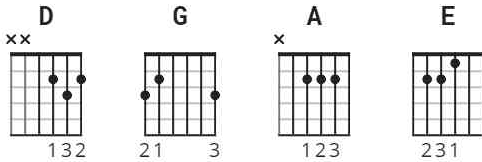

Help Me Make It Through The Night chords by Kris Kristofferson

Difficulty: novice
Tuning: E A D G B E

CHORDS

[Intro]

D G A D

let the devil take tomorrow
Lord, tonight i need a friend.

[Verse 1]

D(mute) D
Take the ribbon from your hair
shake it loose and let it fall
layin` soft upon my skin
like the shadows on the wall.

[Verse 2]

D(mute) D
Come and lay down by my side
`till the early morning light
all i`m taking is your time
help me make it through the night.

[Verse 3]

D(mute) D
Yesterday is dead and gone
and tomorrow`s out of sight
and it`s sad to be alone
help me make it through the night.

[Chorus]

D G
I don`t care who`s right or wrong
i don`t try to understand